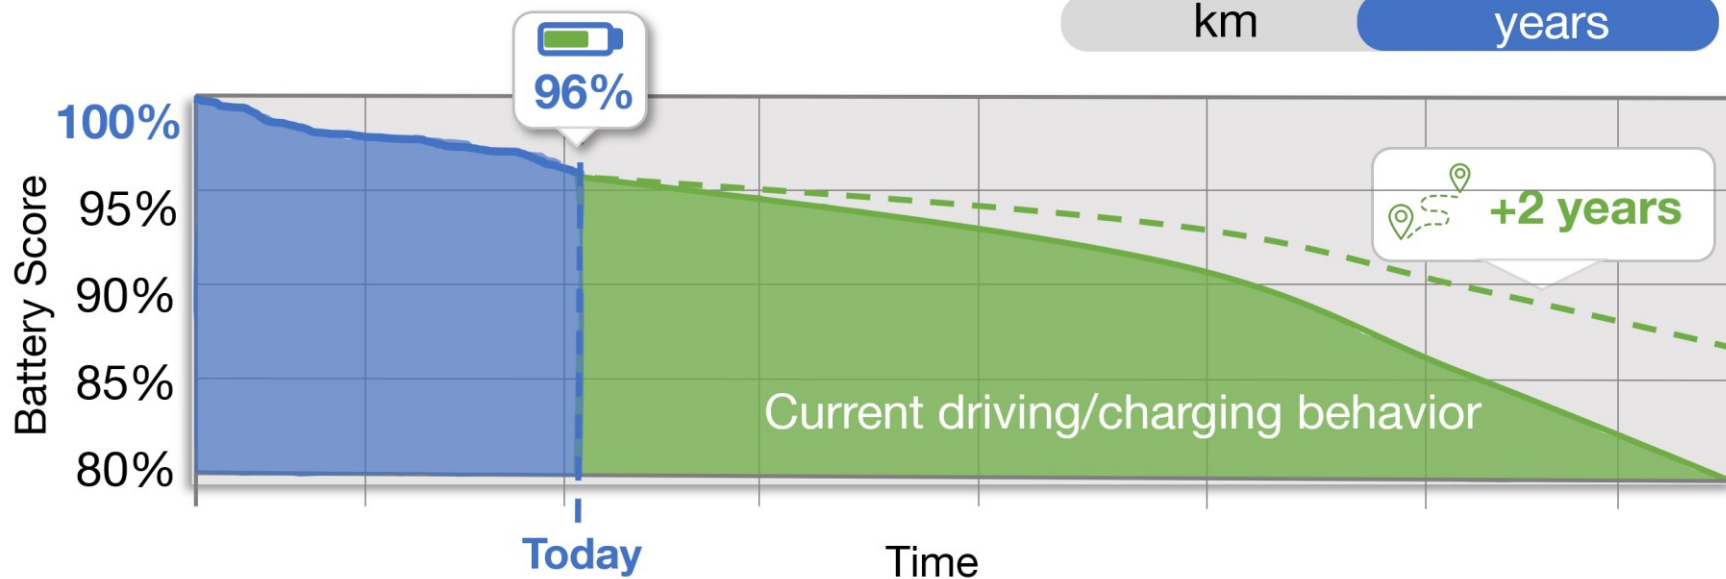

Battery Score

Lifetime

Thursday, 16.02.2023

**195 kW**  
Charge Rate

**43 °C**  
Battery Temperature

**480 km**  
Charged km

**79 %**  
State of Charge

[Calculate Battery Score](#)

### Overall Battery Score

Overview

**Battery Score**

Lifetime

Thursday, 16.02.2023

 **56.873 km**  
Distance

 **2 years 3 months**  
Age

km

years

Overview

Battery Score

Lifetime

Thursday, 16.02.2023

**56.873 km**

Distance

**2 years 3 months**

Age

Today

+2 years

Reduce charge cutoff to 80% SOC

Avoid discharge below 20% SOC

Fast-charging only after preconditioning

Long-time parking at less than 40% SOC

Overview