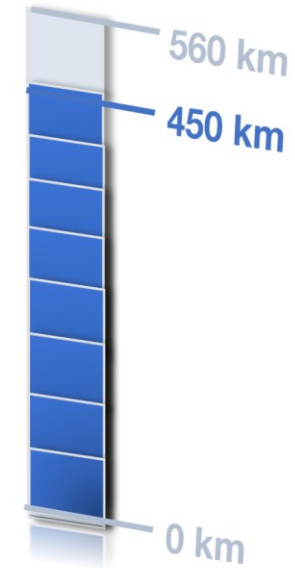

Thursday, 16.02.2023

Fastcharging

Time Remaining
2 min

79 %

195 kW

+300 km/h

€ 7,25

STOP CHARGING

Overview

Battery Score

Lifetime